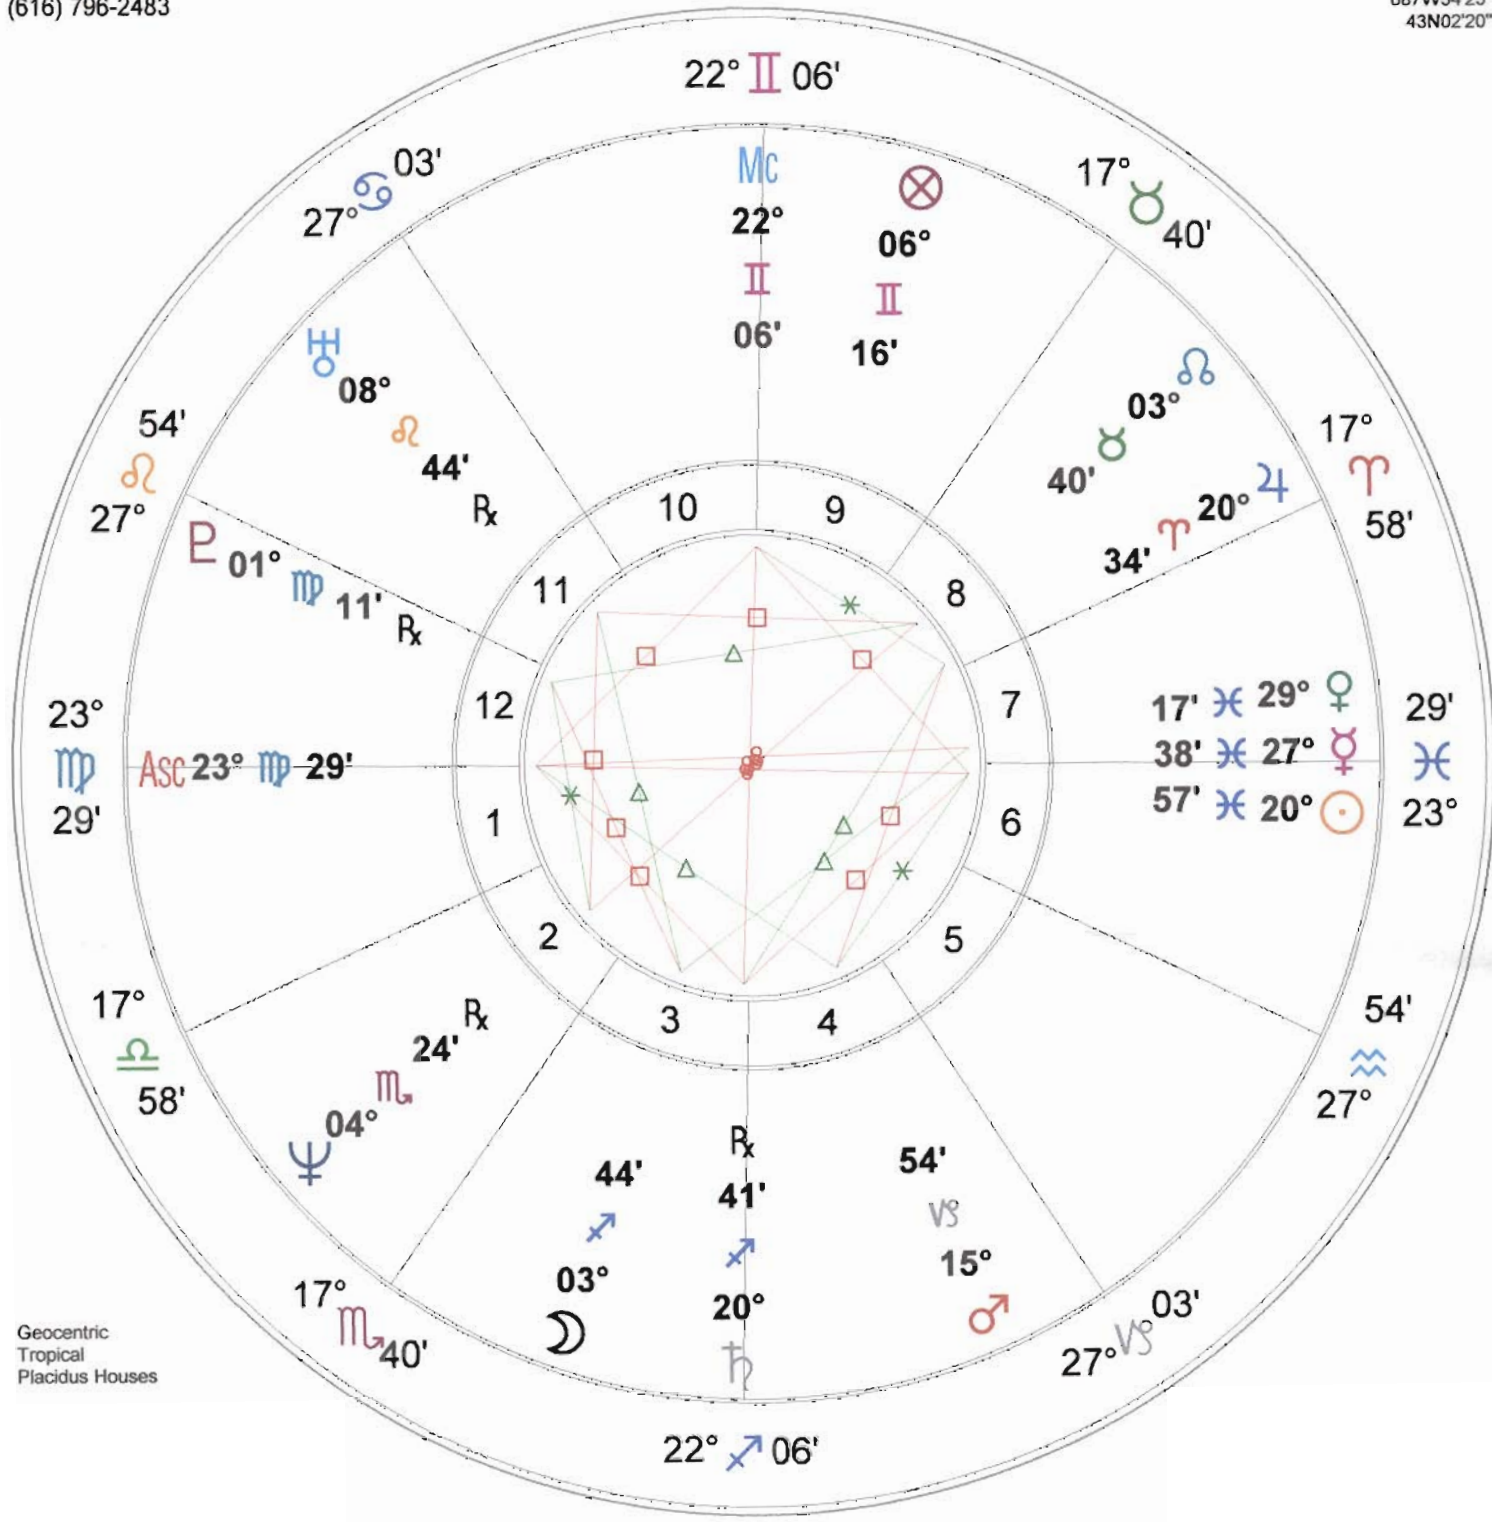

JANE SWENSON
 Mar 13, 1952
 Milwaukee, WI
 03:24:00 PM CST
 ZONE: +06:00
 087W54'23"
 43N02'20"

Geocentric
 Tropical
 Placidus Houses

Geocentric
 Tropical
 Placidus Houses

DAVE MCCLELLAND
 Mar 08, 1964
 Portland, OR
 09:00:00 PM PST
 ZONE: +08:00
 122W40'30"
 45N31'25"

Geocentric
 Tropical
 Placidus Houses

Fir	Ear	Air	Wat
2	6	1	5
Crd	Fix	Mut	
2	6	6	

☉	☽	♂	♀	♁	♃	♅	♁	♄	♃	♃	♃	♃	♃	♃	♃
☽															
♂				*											
♁															
♃		*			*										
♅			△	△		△	♂								
♁		□		♂											
♄			*		*	△	*								
♃				△	△	□		♂	*						
♃															
♃															
♃															
♃															

The 321st day of the year.
Planetary Hour: Venus (♀)
3rd Hour of Venus-Night

Moon in 2nd Quarter
☽'s Motion: +13° 16' 30"
Moon is Fast

Aspect Name	360	Exact	☉ Orb	☽ Orb	PI Orb	#
♂ Conjunction	-	000°00'	10°00'	10°00'	08°00'	6
♁ Opposition	1/2	180°00'	10°00'	10°00'	08°00'	5
△ Trine	1/3	120°00'	10°00'	10°00'	08°00'	12
□ Square	1/4	090°00'	10°00'	10°00'	08°00'	5
* Sextile	1/6	060°00'	06°00'	06°00'	05°00'	8

Zodiac Signs	PI	Planet	Plan's Sign	Hours	Position
♈ Aries	☽	Moon	Leo	9th	22° 42' 30'
♉ Taurus	☉	Sun	Taurus	5th	00° 08' 49'
♊ Gemini	♀	Mercury	Taurus	6th	10° 08' 46' Rx
♋ Cancer	♀	Venus	Gemini	7th	16° 05'
♌ Leo	♂	Mars	Aries	5th	17° 19'
♍ Virgo	♁	Jupiter	Taurus	5th	02° 08' 04'
♎ Libra	♃	Saturn	Pisces	3rd	02° 39'
♏ Scorpio	♄	Uranus	Virgo	9th	06° 08' 08' Rx
♐ Sagittarius	♆	Neptune	Scorpio	12th	16° 54' 54' Rx
♑ Capricorn	♇	Pluto	Virgo	10th	11° 05' 51' Rx
♒ Aquarius	♁	Node	Cancer	8th	05° 05' 29'
♓ Pisces	♁	Midheaven	Virgo	10th	09° 08' 46'
	♁	Ascendant	Scorpio	1st	23° 08' 35'