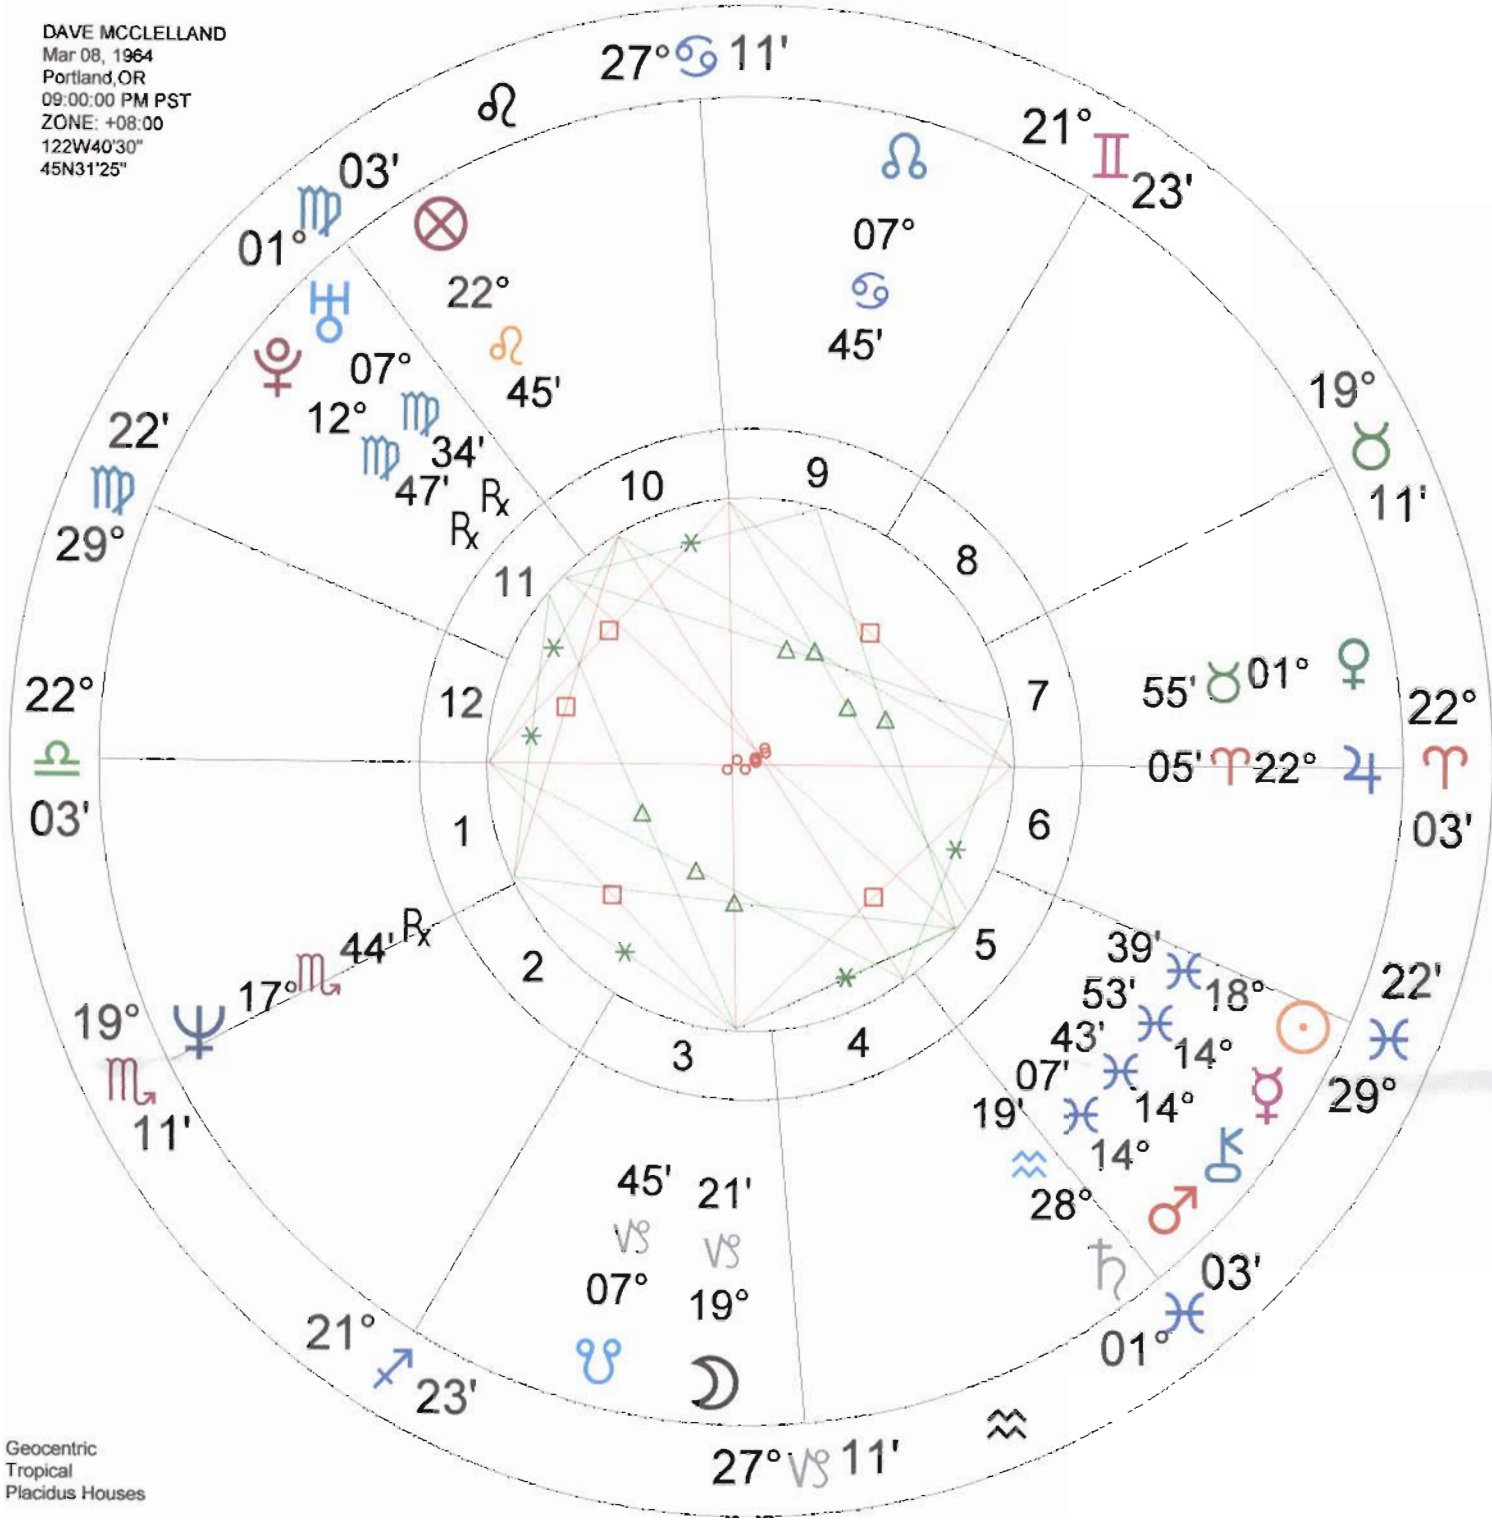

JANE SWENSON
 Mar 13, 1952
 Milwaukee, WI
 03:24:00 PM CST
 ZONE: +06:00
 087W54'23"
 43N02'20"

Geocentric
 Tropical
 Placidus Houses

Geocentric
 Tropical
 Placidus Houses

DAVE MCCLELLAND
 Mar 08, 1964
 Portland, OR
 09:00:00 PM PST
 ZONE: +08:00
 122W40'30"
 45N31'25"

Geocentric
 Tropical
 Placidus Houses

Fir	Ear	Air	Wat
2	6	1	5
Crd	Fix	Mut	
2	6	6	

☉	☽	♂	♀	♁	♃	♅	♁	♄	♃	♃	♃	♃	♃	♃	♃
☽															
♂				*											
♁															
♃		*			*										
♅			△	△		△	♂								
♁		□		♂											
♄			*		*	△	*								
♃				△	△	□		♂	*						
♃															
♃															
♃															
♃															

The 321st day of the year.
Planetary Hour: Venus (♀)
3rd Hour of Venus-Night

Moon in 2nd Quarter
☽'s Motion: +13° 16' 30"
Moon is Fast

Aspect Name	360	Exact	☉ Orb	☽ Orb	PI Orb	#
♂ Conjunction	-	000°00'	10°00'	10°00'	08°00'	6
♁ Opposition	1/2	180°00'	10°00'	10°00'	08°00'	5
△ Trine	1/3	120°00'	10°00'	10°00'	08°00'	12
□ Square	1/4	090°00'	10°00'	10°00'	08°00'	5
* Sextile	1/6	060°00'	06°00'	06°00'	05°00'	8

Zodiac Signs	PI	Planet	Plan's Sign	Hours	Position
♈ Aries	☽	Moon	Leo	9th	22° 42' 30'
♉ Taurus	☉	Sun	Taurus	5th	00° 08' 49'
♊ Gemini	♀	Mercury	Taurus	6th	10° 08' 46' Rx
♋ Cancer	♀	Venus	Gemini	7th	16° 05'
♌ Leo	♂	Mars	Aries	5th	17° 19'
♍ Virgo	♁	Jupiter	Taurus	5th	02° 08' 04'
♎ Libra	♃	Saturn	Pisces	3rd	02° 39'
♏ Scorpio	♄	Uranus	Virgo	9th	06° 08' 08' Rx
♐ Sagittarius	♆	Neptune	Scorpio	12th	16° 54' 54' Rx
♑ Capricorn	♇	Pluto	Virgo	10th	11° 05' 51' Rx
♒ Aquarius	♁	Node	Cancer	8th	05° 05' 29'
♓ Pisces	♁	Midheaven	Virgo	10th	09° 08' 46'
	♁	Ascendant	Scorpio	1st	23° 08' 35'