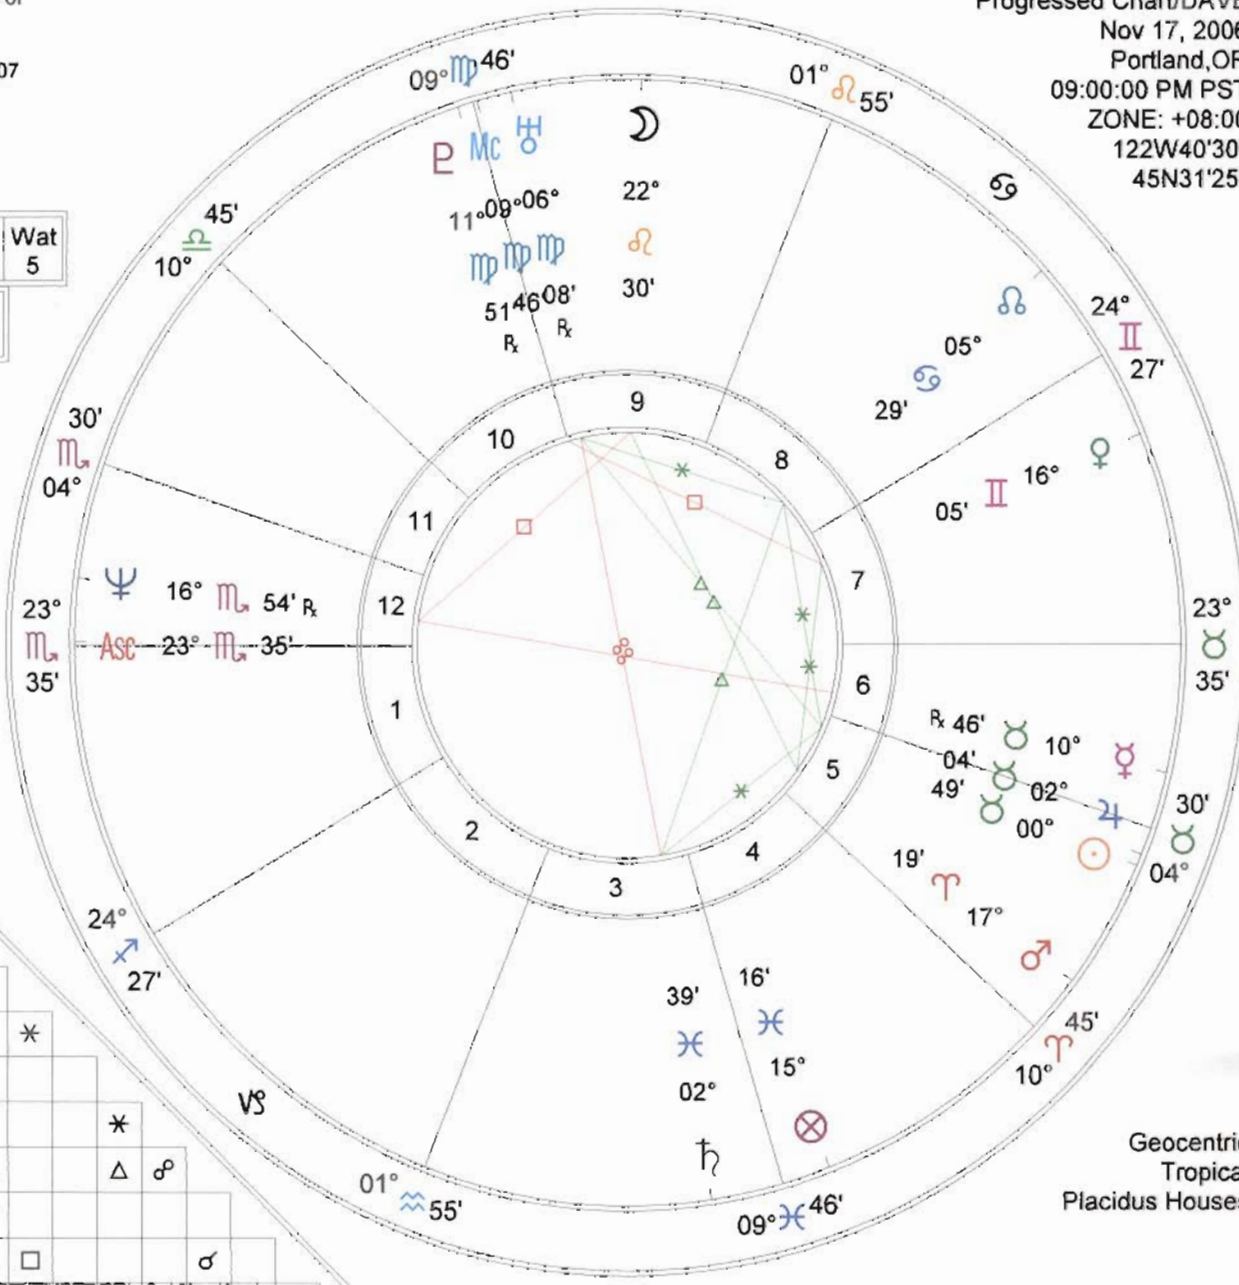

JANE SWENSON
 Mar 13, 1952
 Milwaukee, WI
 03:24:00 PM CST
 ZONE: +06:00
 087W54'23"
 43N02'20"

Geocentric
 Tropical
 Placidus Houses

Geocentric
 Tropical
 Placidus Houses

DAVE MCCLELLAND
 Mar 08, 1964
 Portland, OR
 09:00:00 PM PST
 ZONE: +08:00
 122W40'30"
 45N31'25"

Geocentric
 Tropical
 Placidus Houses

Fir	Ear	Air	Wat
2	6	1	5
Crd	Fix	Mut	
2	6	6	

☉	☽	♂	♀	♁	♃	♅	♁	♄	♃	♃	♃	♃	♃	♃	♃
☽															
♂				*											
♁															
♃		*			*										
♅			△	△		△	♂								
♁		□		♂											
♄			*		*	△	*								
♃				△	△	□		♂	*						
♃															
♃															
♃															
♃															

The 321st day of the year.
Planetary Hour: Venus (♀)
3rd Hour of Venus-Night

Moon in 2nd Quarter
☽'s Motion: +13° 16' 30"
Moon is Fast

Aspect Name	360	Exact	☉ Orb	☽ Orb	PI Orb	#
♂ Conjunction	-	000°00'	10°00'	10°00'	08°00'	6
♁ Opposition	1/2	180°00'	10°00'	10°00'	08°00'	5
△ Trine	1/3	120°00'	10°00'	10°00'	08°00'	12
□ Square	1/4	090°00'	10°00'	10°00'	08°00'	5
* Sextile	1/6	060°00'	06°00'	06°00'	05°00'	8

Zodiac Signs	PI	Planet	Plan's Sign	Hours	Position
♈ Aries	☽	Moon	Leo	9th	22° 42' 30'
♉ Taurus	☉	Sun	Taurus	5th	00° 08' 49'
♊ Gemini	♀	Mercury	Taurus	6th	10° 08' 46' Rx
♋ Cancer	♀	Venus	Gemini	7th	16° 05'
♌ Leo	♂	Mars	Aries	5th	17° 19'
♍ Virgo	♁	Jupiter	Taurus	5th	02° 08' 04'
♎ Libra	♃	Saturn	Pisces	3rd	02° 39'
♏ Scorpio	♄	Uranus	Virgo	9th	06° 08' 08' Rx
♐ Sagittarius	♆	Neptune	Scorpio	12th	16° 54' 54' Rx
♑ Capricorn	♇	Pluto	Virgo	10th	11° 05' 51' Rx
♒ Aquarius	♁	Node	Cancer	8th	05° 05' 29'
♓ Pisces	♁	Midheaven	Virgo	10th	09° 08' 46'
	♁	Ascendant	Scorpio	1st	23° 08' 35'