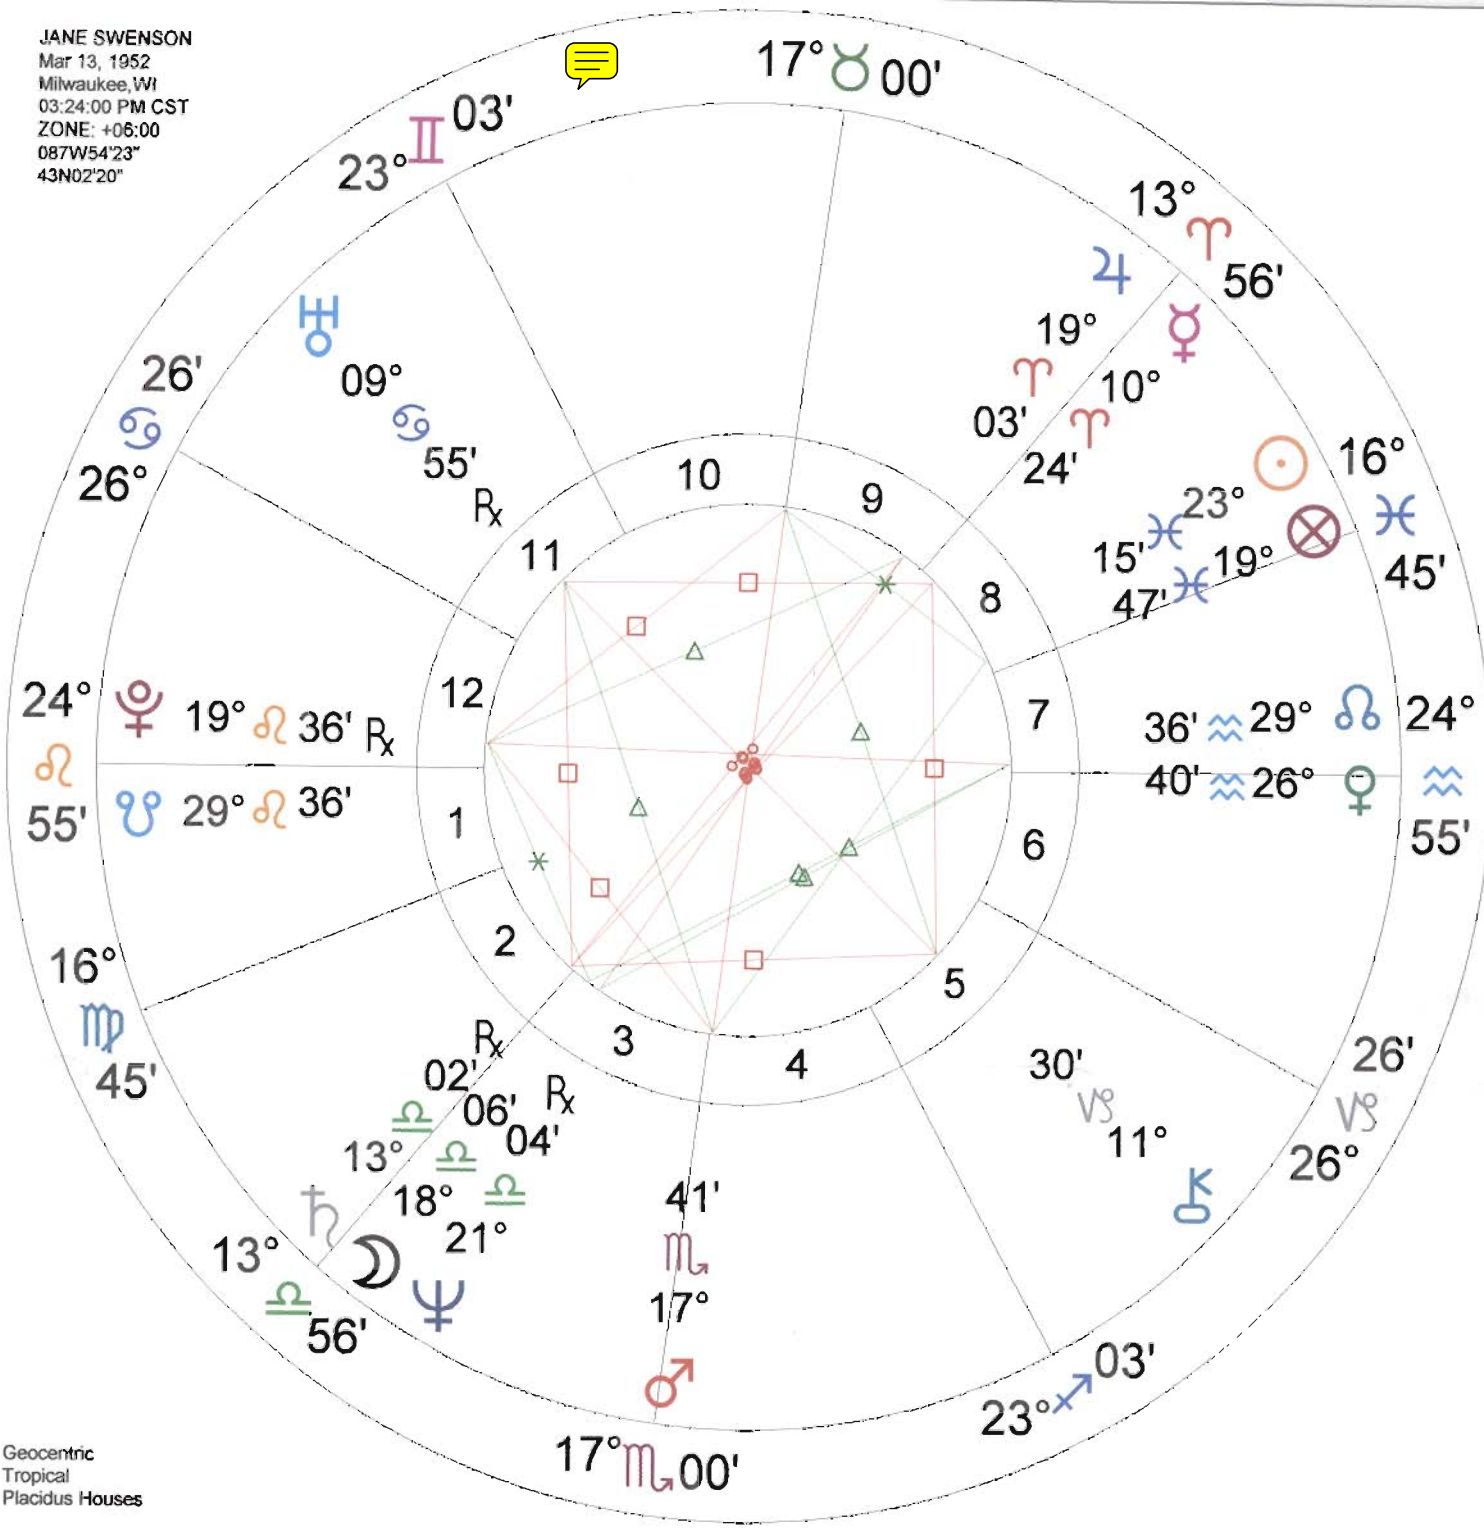

JANE SWENSON
 Mar 13, 1952
 Milwaukee, WI
 03:24:00 PM CST
 ZONE: +06:00
 087W54'23"
 43N02'20"

Geocentric
 Tropical
 Placidus Houses

Geocentric
 Tropical
 Placidus Houses

DAVE MCCLELLAND
 Mar 08, 1964
 Portland, OR
 09:00:00 PM PST
 ZONE: +08:00
 122W40'30"
 45N31'25"

Geocentric
 Tropical
 Placidus Houses

Fir	Ear	Air	Wat
2	6	1	5
Crd	Fix	Mut	
2	6	6	

☉	☽	♂	♀	♁	♃	♅	♁	♄	♃	♃	♃	♃	♃	♃	♃
☽															
♂				*											
♁															
♃		*			*										
♅			△	△		△	♂								
♁		□		♂											
♄			*		*	△	*								
♃				△	△	□		♂	*						
♃															
♃															
♃															
♃															

The 321st day of the year.
Planetary Hour: Venus (♀)
3rd Hour of Venus-Night

Moon in 2nd Quarter
☽'s Motion: +13° 16' 30"
Moon is Fast

Aspect Name	360	Exact	☉ Orb	☽ Orb	PI Orb	#
♂ Conjunction	-	000°00'	10°00'	10°00'	08°00'	6
♁ Opposition	1/2	180°00'	10°00'	10°00'	08°00'	5
△ Trine	1/3	120°00'	10°00'	10°00'	08°00'	12
□ Square	1/4	090°00'	10°00'	10°00'	08°00'	5
* Sextile	1/6	060°00'	06°00'	06°00'	05°00'	8

Zodiac Signs	PI	Planet	Plan's Sign	Hours	Position
♈ Aries	☽	Moon	Leo	9th	22° 42' 30'
♉ Taurus	☉	Sun	Taurus	5th	00° 08' 49'
♊ Gemini	♀	Mercury	Taurus	6th	10° 08' 46' Rx
♋ Cancer	♀	Venus	Gemini	7th	16° 05'
♌ Leo	♂	Mars	Aries	5th	17° 19'
♍ Virgo	♁	Jupiter	Taurus	5th	02° 08' 04'
♎ Libra	♃	Saturn	Pisces	3rd	02° 39'
♏ Scorpio	♄	Uranus	Virgo	9th	06° 08' 08' Rx
♐ Sagittarius	♆	Neptune	Scorpio	12th	16° 54' 54' Rx
♑ Capricorn	♇	Pluto	Virgo	10th	11° 05' 51' Rx
♒ Aquarius	♁	Node	Cancer	8th	05° 05' 29'
♓ Pisces	♁	Midheaven	Virgo	10th	09° 08' 46'
	♁	Ascendant	Scorpio	1st	23° 08' 35'